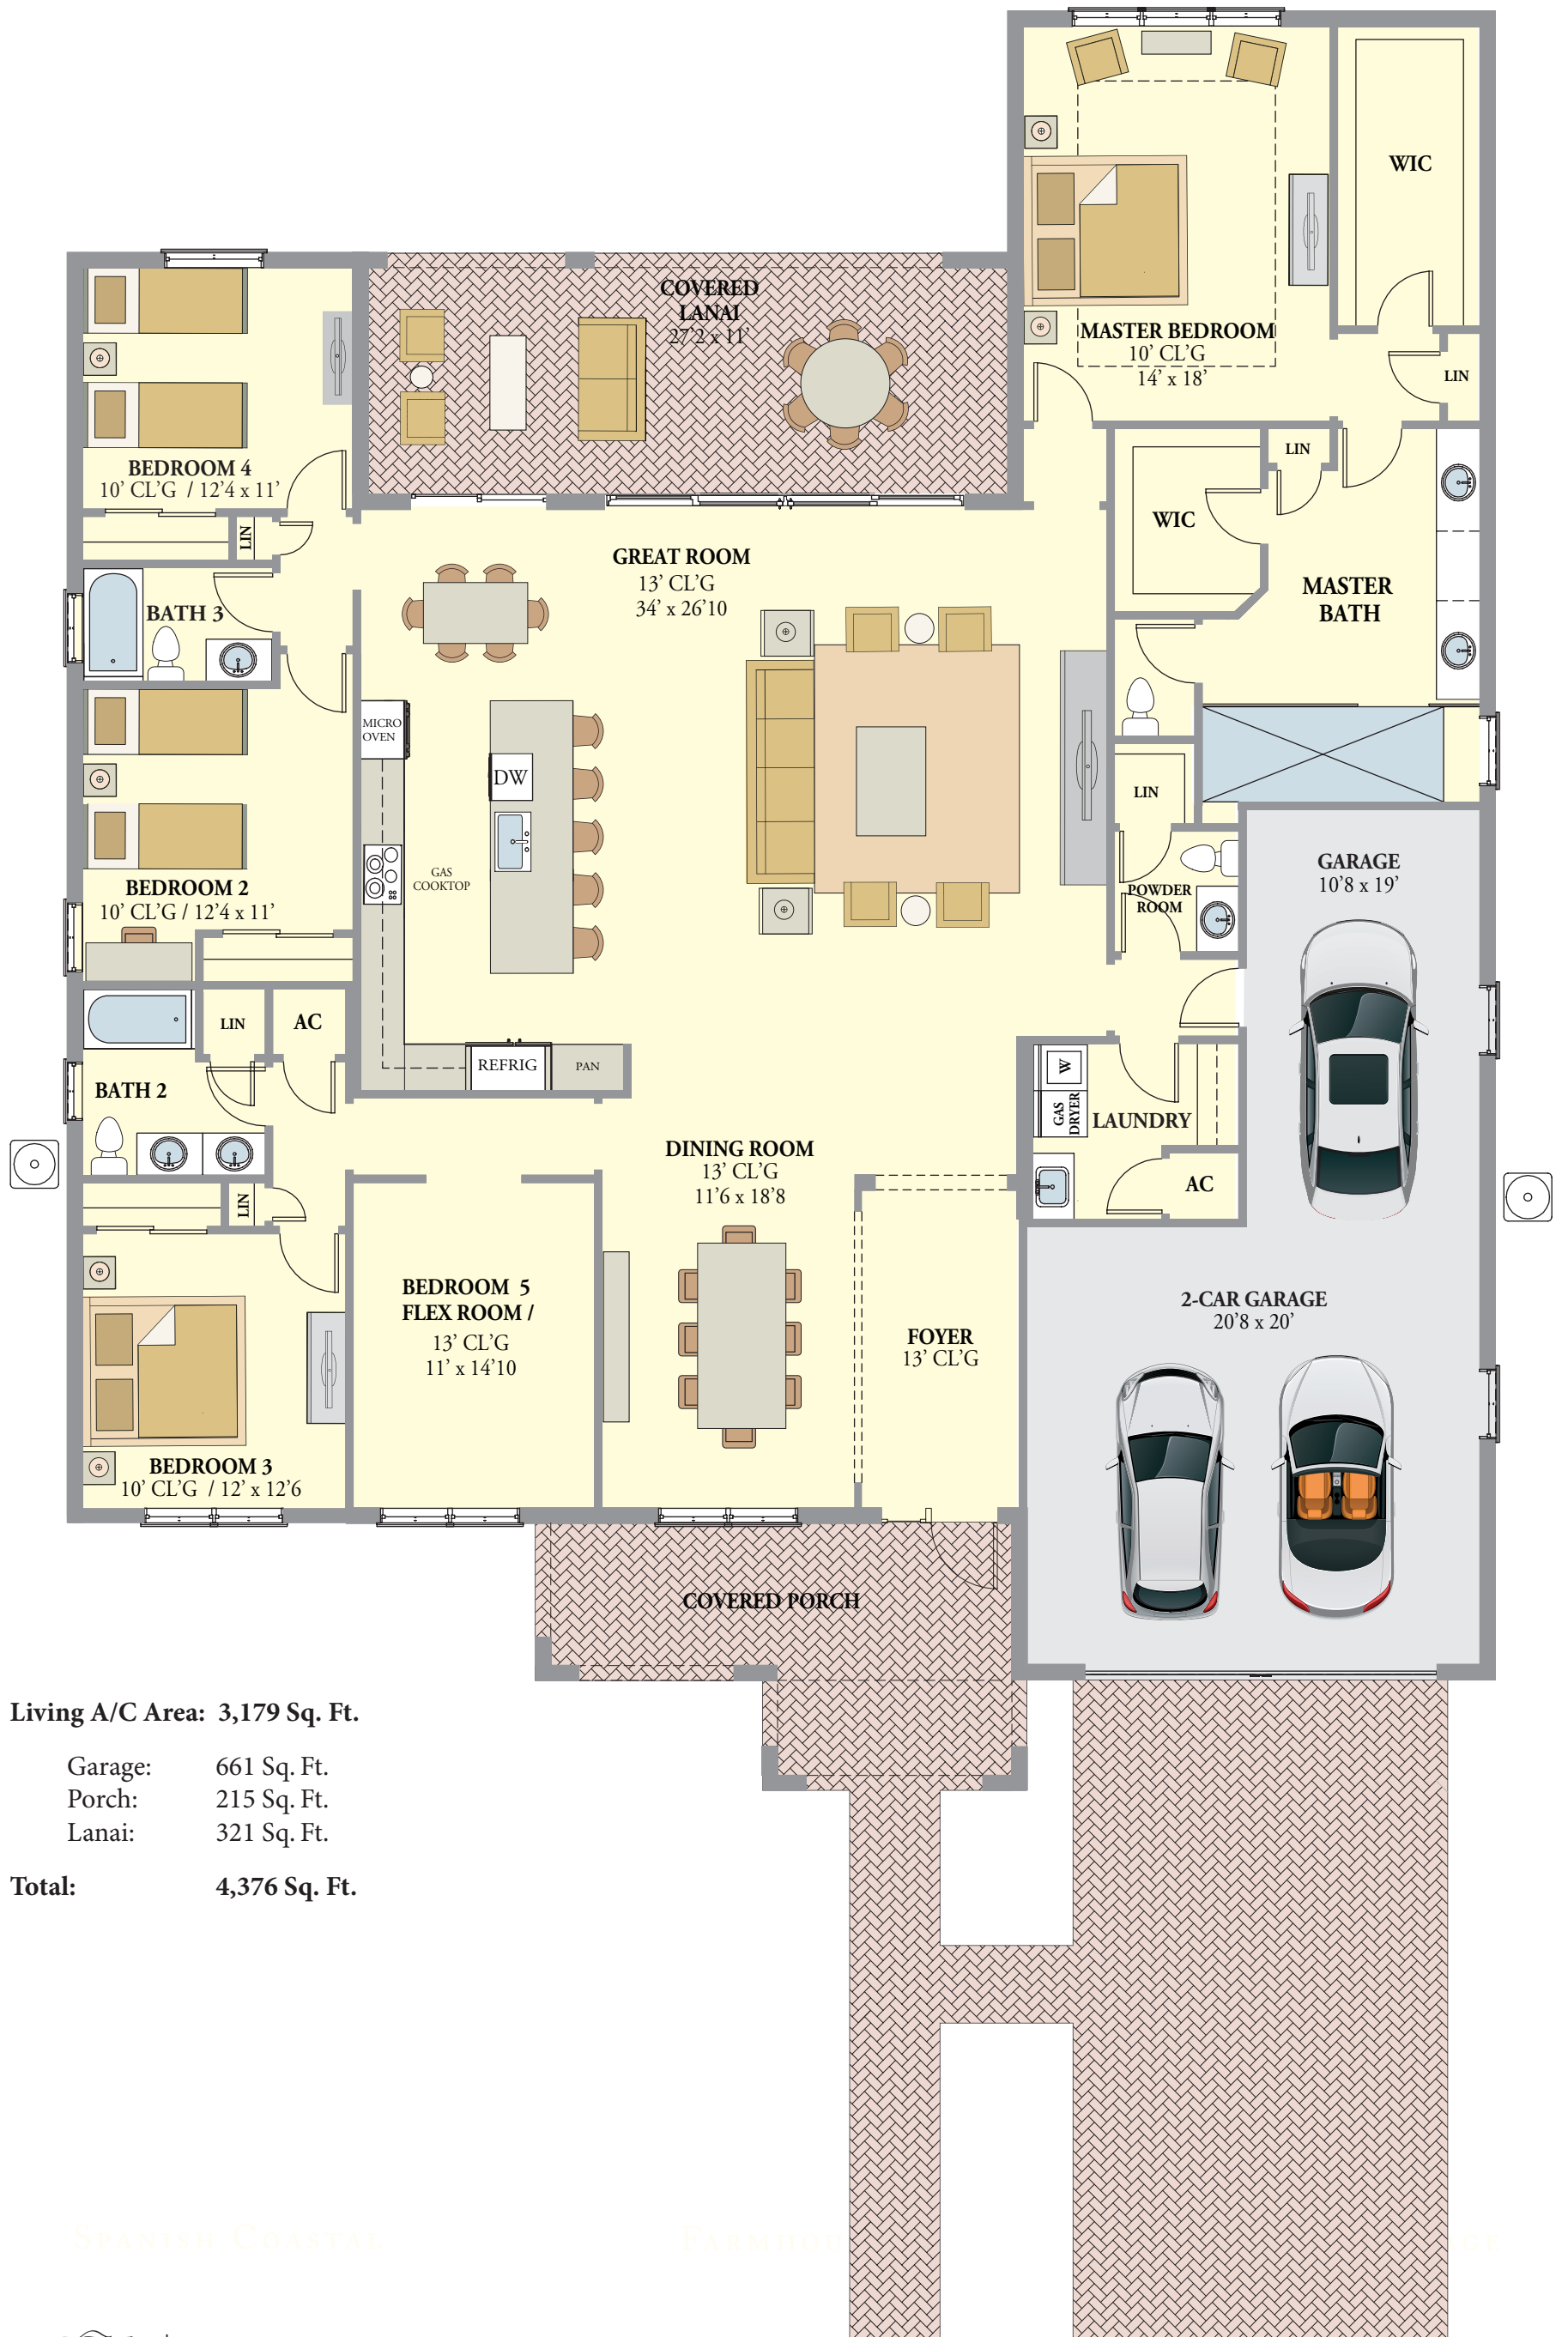

THE EDGEWATER

5 BEDROOMS, 3.5 BATHS, 3-CAR GARAGE

Living A/C Area: 3,179 Sq. Ft.

Garage: 661 Sq. Ft.

Porch: 215 Sq. Ft.

Lanai: 321 Sq. Ft.

Total: 4,376 Sq. Ft.

SPANISH COASTAL

FARMHOUSE

MODERN