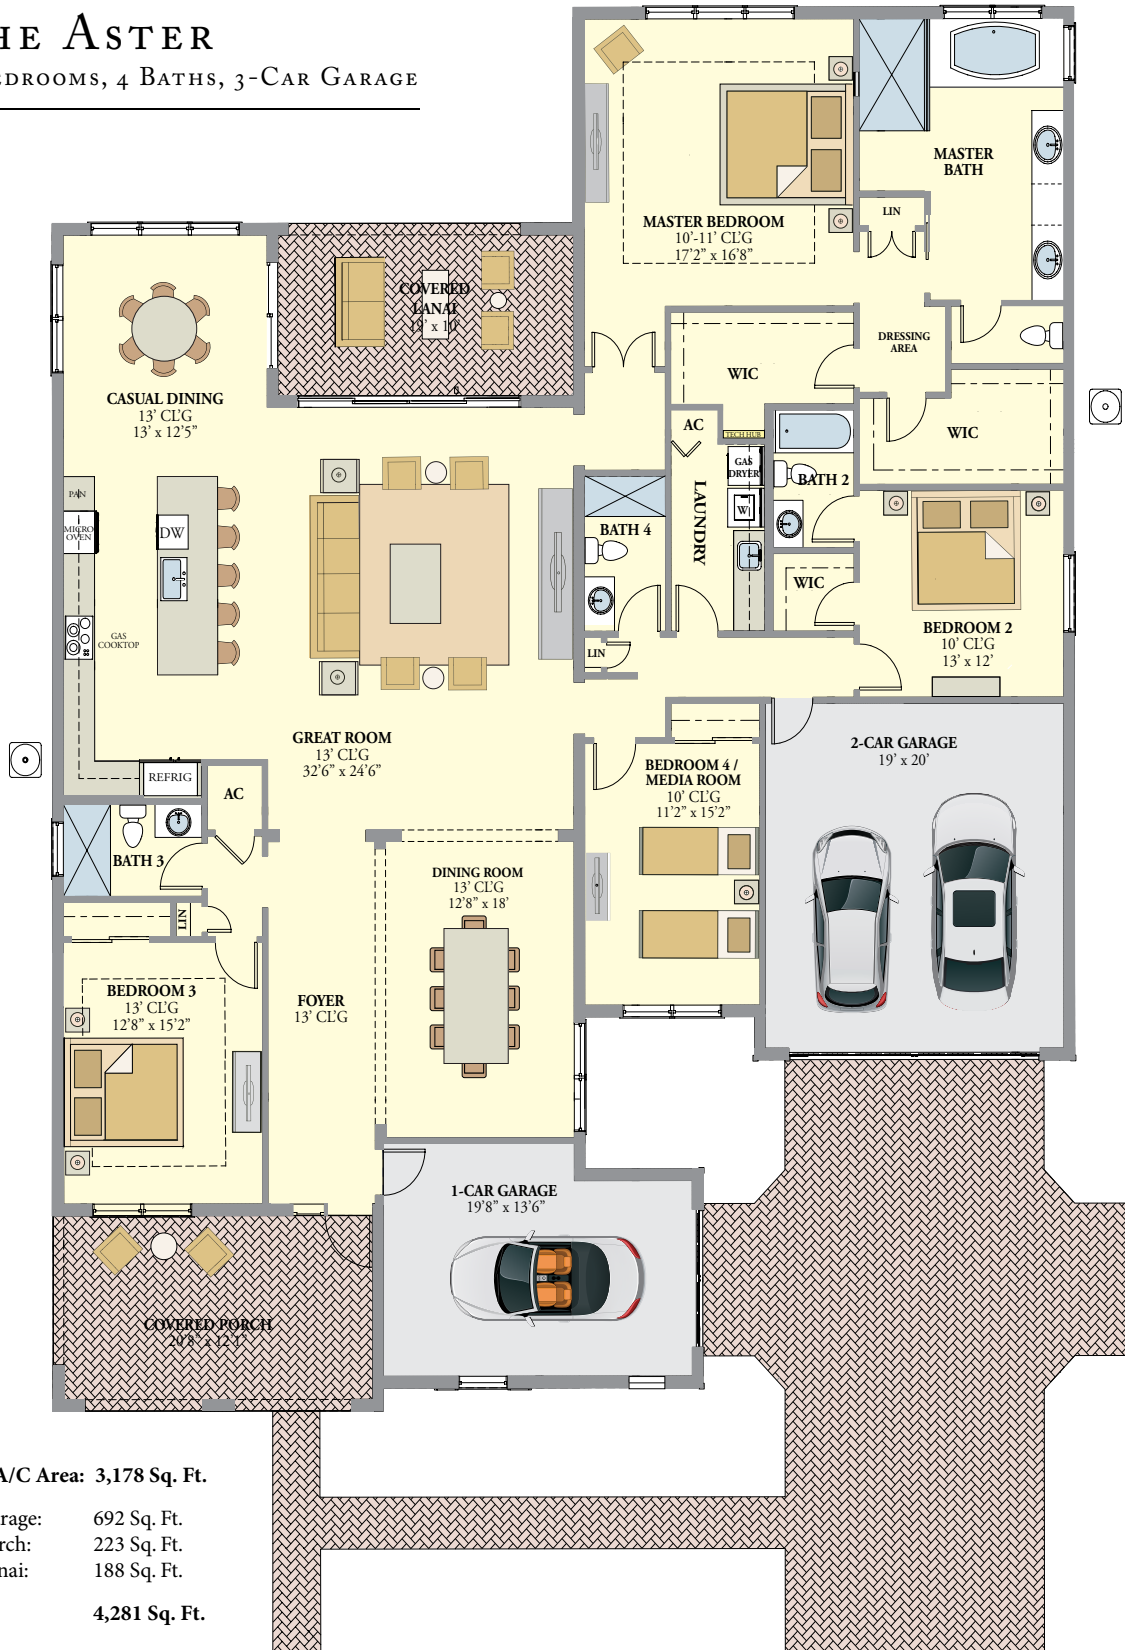

THE ASTER

4 BEDROOMS, 4 BATHS, 3-CAR GARAGE

Living A/C Area: 3,178 Sq. Ft.

Garage: 692 Sq. Ft.

Porch: 223 Sq. Ft.

Lanai: 188 Sq. Ft.

Total: 4,281 Sq. Ft.